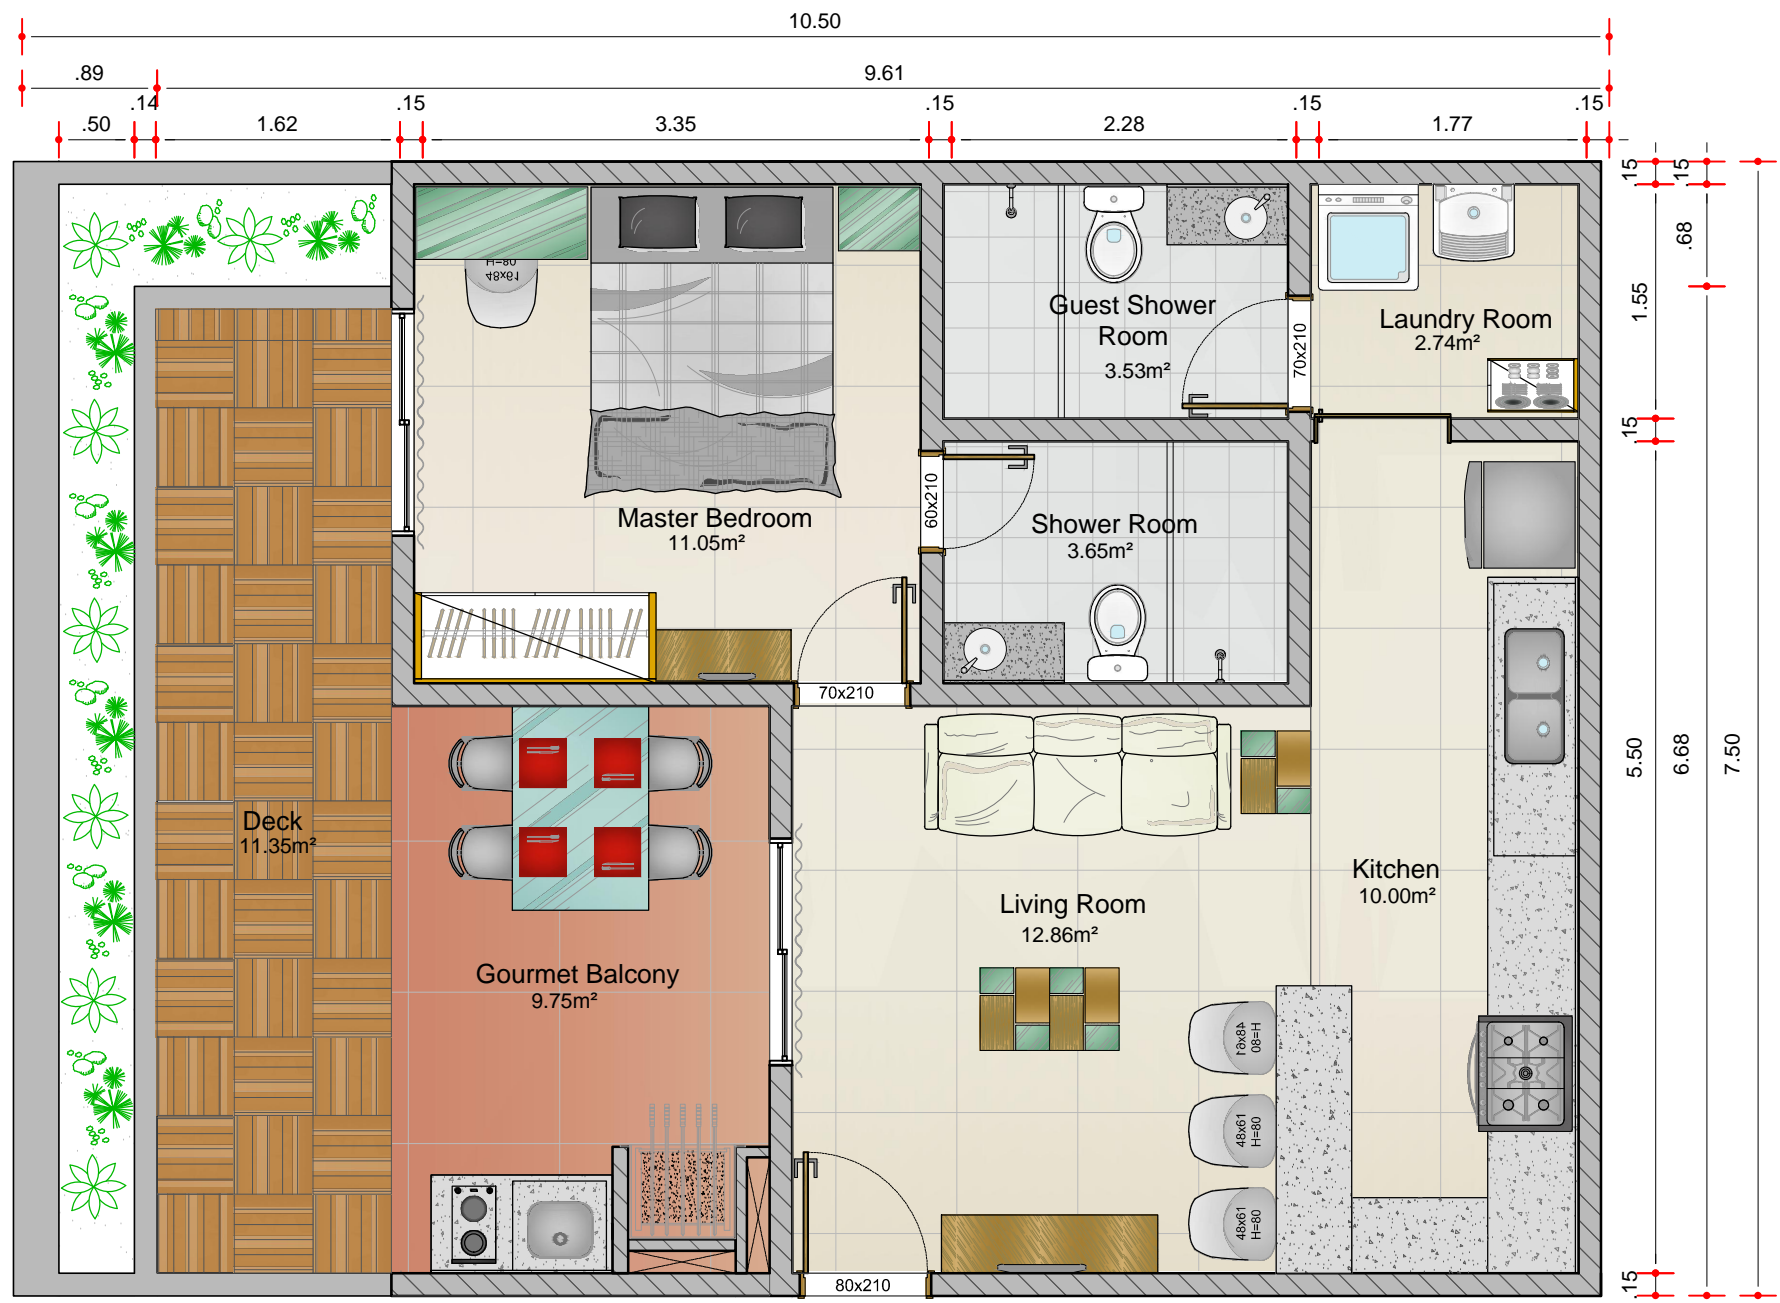

Floor Plan - 01 Bedroom Apartment

- 43.83 m² Living Area
- 09.75 m² Gourmet Balcony
- 11.35 m² Deck
- 64.93 m² Usable Area
- 72.25 m² Total Area (Including Walls)

ASS.

REVIEW		
NO.	DATE	DESCRIPTION
00	00.00.2015	Description

2015 - PILOTTIZ - Arquitetura & Design

FLOORPLAN 01 Bedroom Apartment

	DRAWING GABRIELLE	REVIEW
	DATE OCT 2015	PROJECT N° 2015.09
SCALE 1/50	PAGE 01/02	